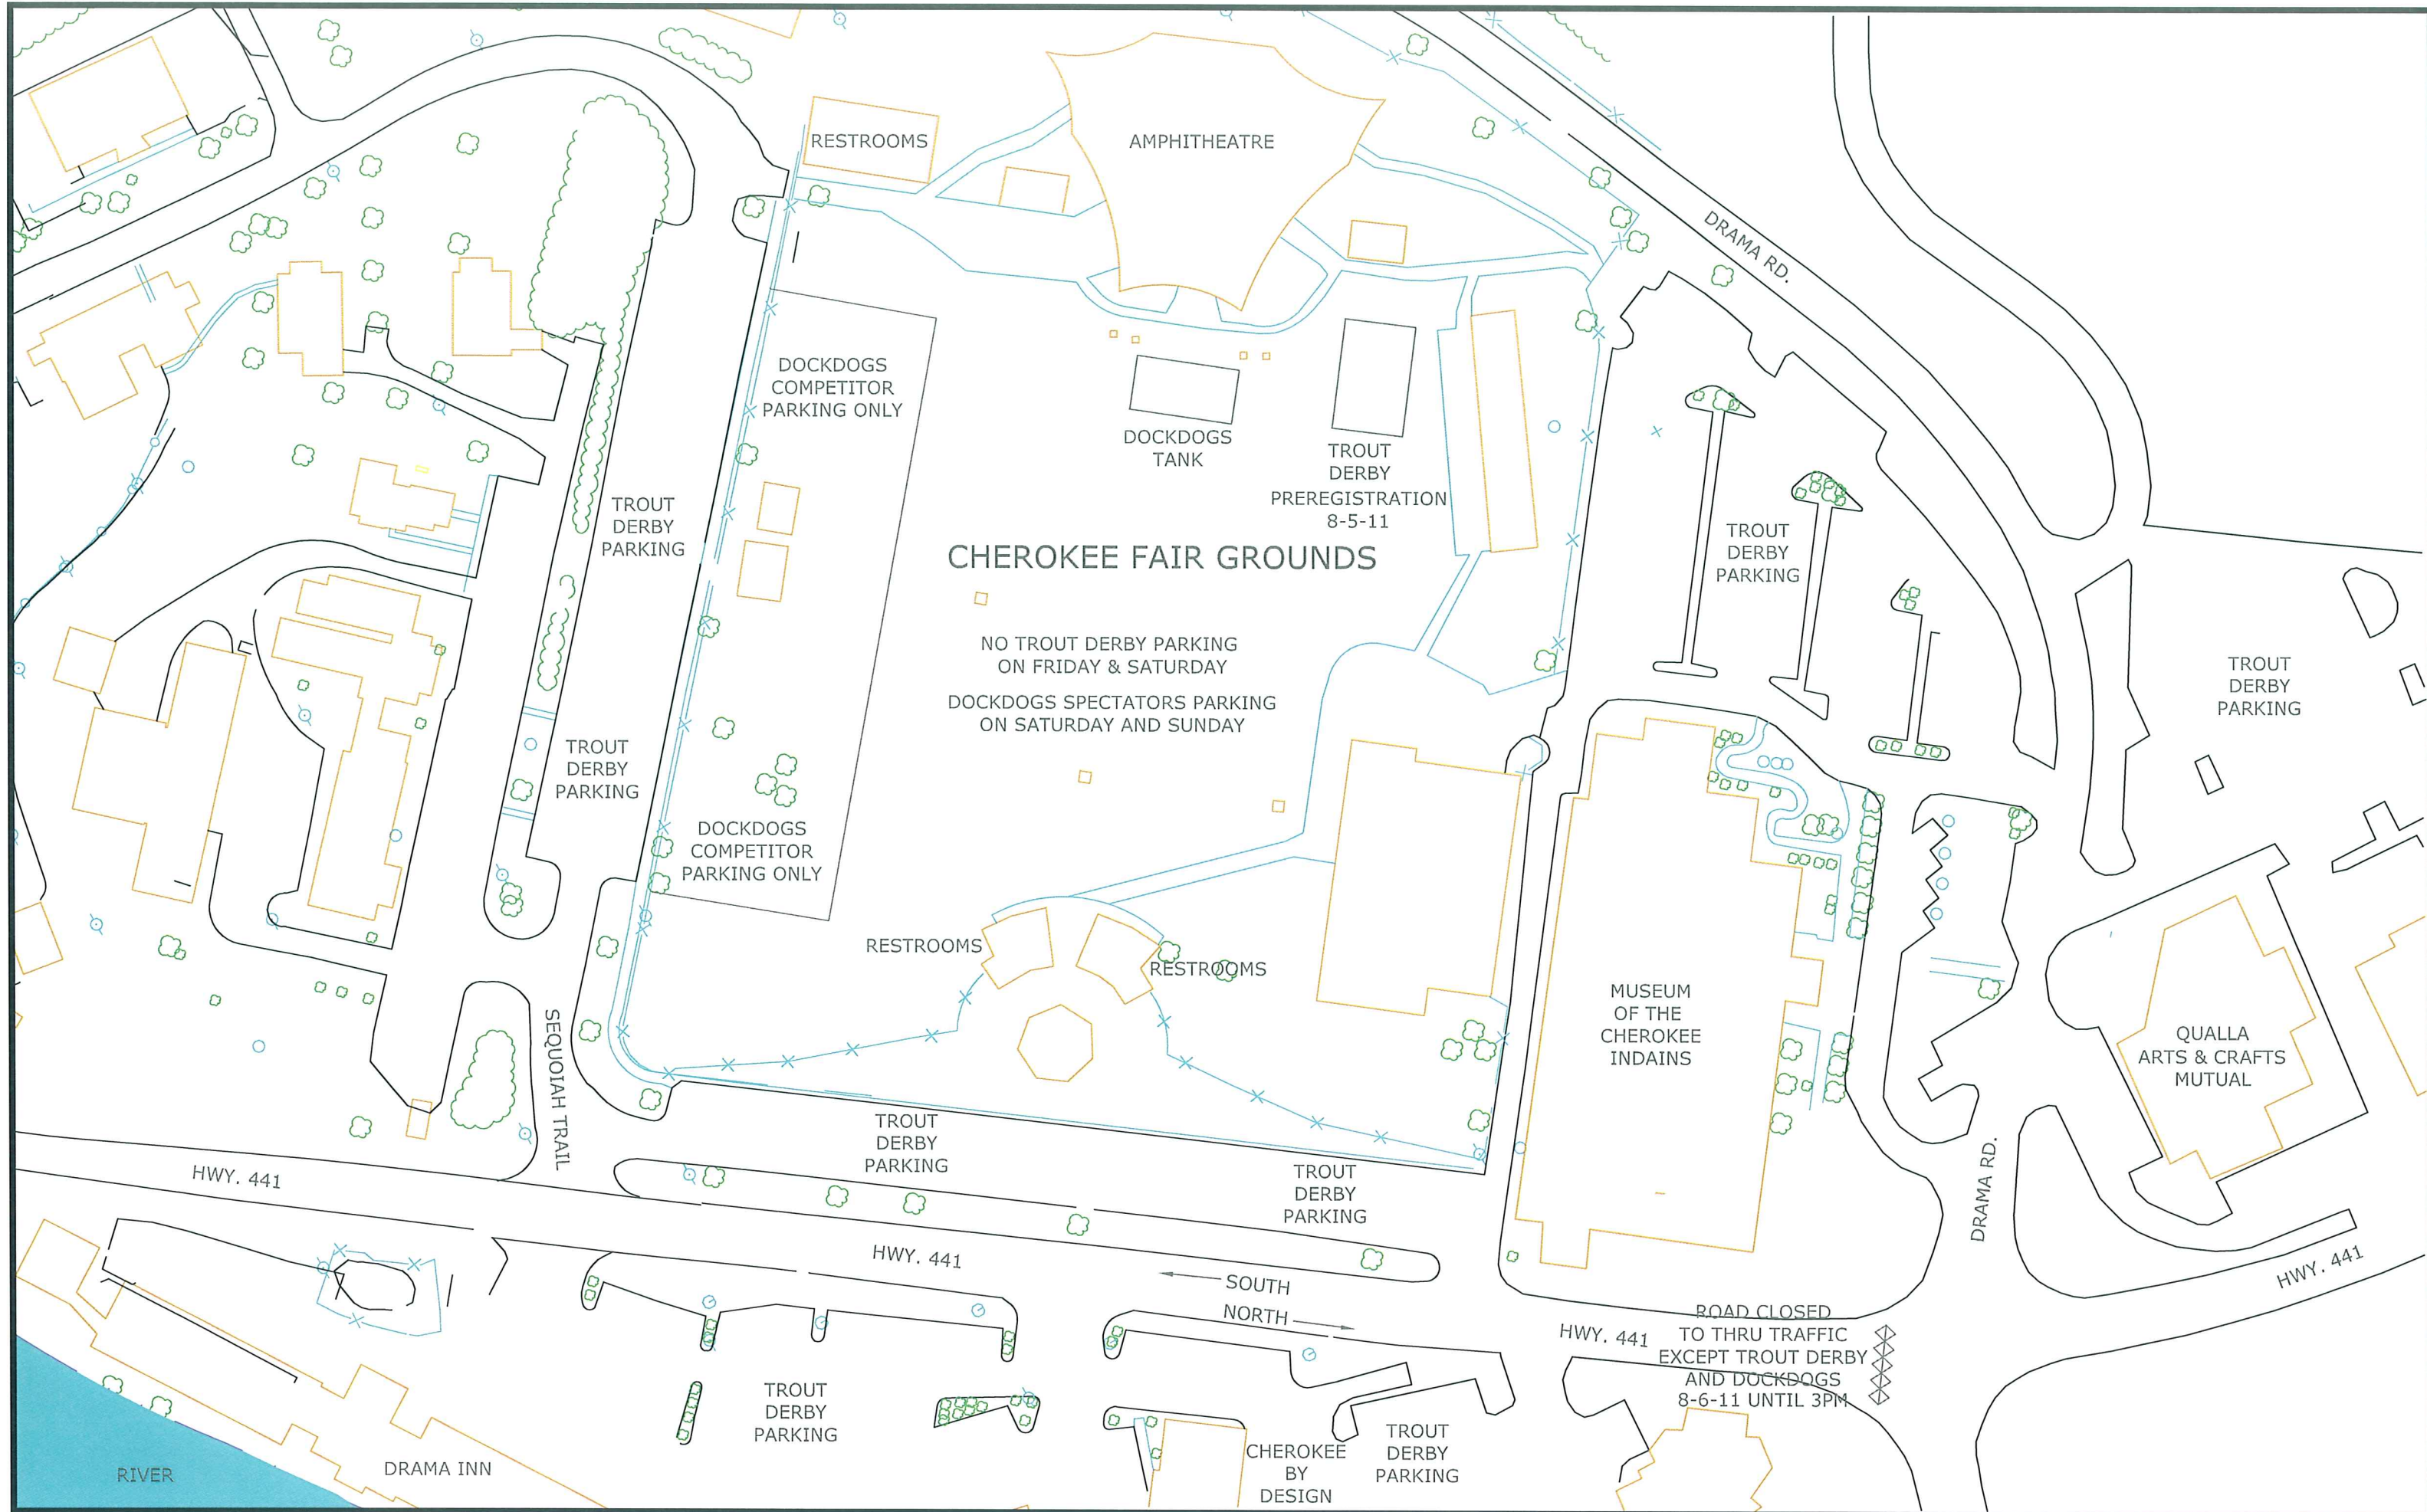

**MAP LEGEND**

NO.	NAME	NO.	NAME
*A-P	16 SPOTTER LOCATIONS	12	CLOWNS, FACE PAINTING
1	INFORMATION BOOTH & BUG SPRAY	13	FOOD SERVICE
2	ICE TRUCK	14	RECYCLING CENTER
3	WATERSHED ASSOC. OF TUCKASEEGEE RIVER	15	CROWE'S SNO-TO-GO
4	KNOXVILLE ZOO	16	VOLUNTEER CHECK-IN & HOSPITALITY
5	SPECIAL NEEDS CHILDREN	17	STAGE
6	QUAIL UNLIMITED	18	LIVE CAT SHOW
7	PORTABLE TOILETS	19	ROCKY MTN. ELK FOUNDATION & SMOKEY MTN. NATIONAL PARK SERVICE
8	FIRST AID STATION	20	NATIONAL WILD TURKEY FEDERATION
9	FISH CLEANING & BAIT		
10.	N.C. FLY FISHING TEAM, CASTING CLINIC		
11.	AGE: 3-5 FISHING PONDS UNDER TENT		

# CHEROKEE FAIR GROUNDS

NO TROUT DERBY PARKING  
ON FRIDAY & SATURDAY  
DOCKDOGS SPECTATORS PARKING  
ON SATURDAY AND SUNDAY

ROAD CLOSED  
TO THRU TRAFFIC  
EXCEPT TROUT DERBY  
AND DOCKDOGS  
8-6-11 UNTIL 3PM

SOUTH  
NORTH

RESTROOMS

AMPHITHEATRE

DOCKDOGS  
COMPETITOR  
PARKING ONLY

DOCKDOGS  
TANK

TROUT DERBY  
PREREGISTRATION  
8-5-11

DRAMA RD.

TROUT DERBY  
PARKING

SEQUOIA TRAIL

TROUT DERBY  
PARKING

TROUT DERBY  
PARKING

DRAMA RD.

HWY. 441

HWY. 441

HWY. 441

RIVER